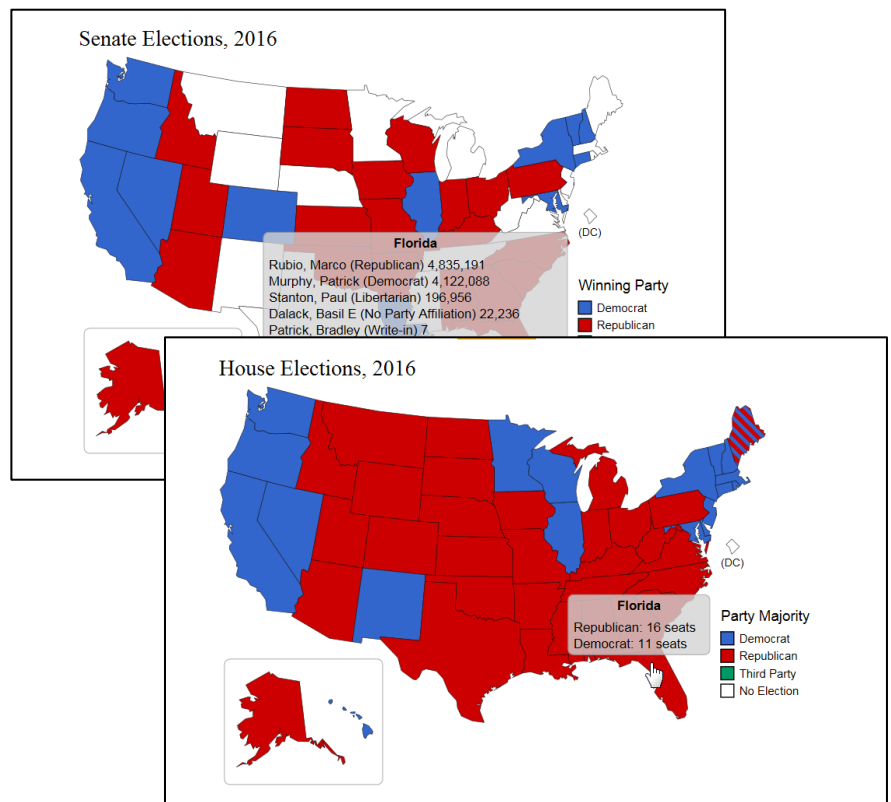

We only begin to collect data when each state has certified their results. This could take days or weeks (or longer) after the general election. Each state has its own way of displaying data, from advanced online portals to exportable PDF files. Because of the significant variability of formatting for each state, we have to enter all returns by hand. Sometimes this means performing our own calculations because of the way a state has organized their returns. As we publish data at the county level for most races, you can imagine how long it would take to collect and verify data for states such as New York. After entering all of the returns into the database, every race is checked against the source material for accuracy.

Returns Publication Schedule	
State Primary Elections	CQ Press Publication Dates (End of Month)
March 2018	May 2018
May 2018	July 2018
June 2018	August 2018
August 2018	October 2018
September – November 2018	November 2018
State General Elections	CQ Press Publication Dates (End of Month)
30% of content	March 2019
60% of content	May 2019
100% of content	August 2019